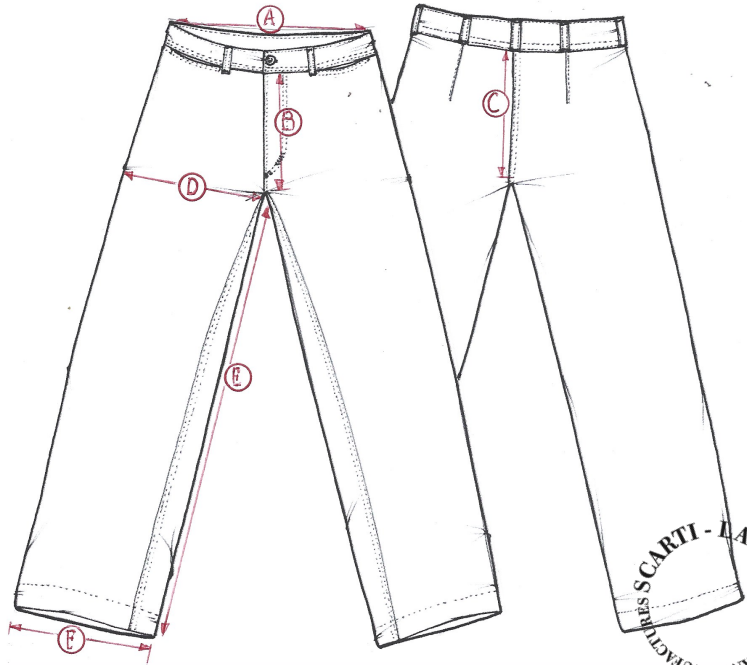

STYLE : W-900

SIZING/FIT		25	26	27	28	29	30	31	32
WAIST	A			35					
FRONT RISE	B			27,5					
BACK RISE	C			34					
THIGH	D			30					
INSEAM	E			67					
LEG OPENING	F			29					