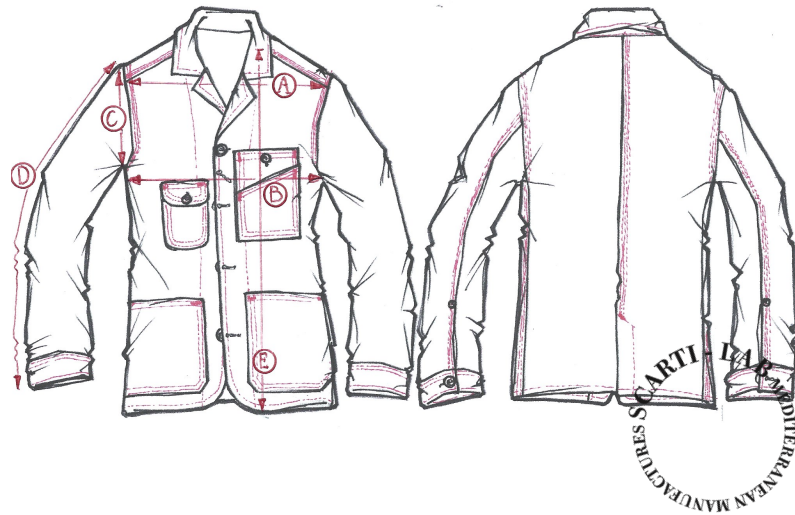

STYLE : 405

SIZING/FIT		XXS	XS	S	M	L	XL	XXL	XXXL
SHOULDER WIDTH	A				43				
CHEST	B				51				
ARMHOLE	C				23				
SLEEVE LENGHT	D				64				
LENGHT	E				72				