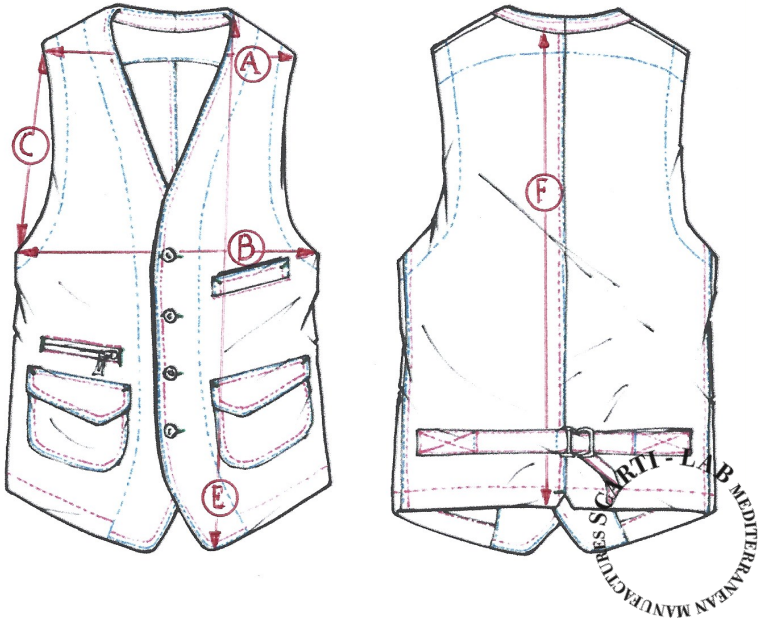

STYLE : 403

SIZING/FIT		XS	S	M	L	XL	XXL	XXXL
SHOULDER WIDTH	A		35					
CHEST	B		50					
ARMHOLE	C		25					
FRONT LENGHT	E		60					
BACK LENGHT	F		52					