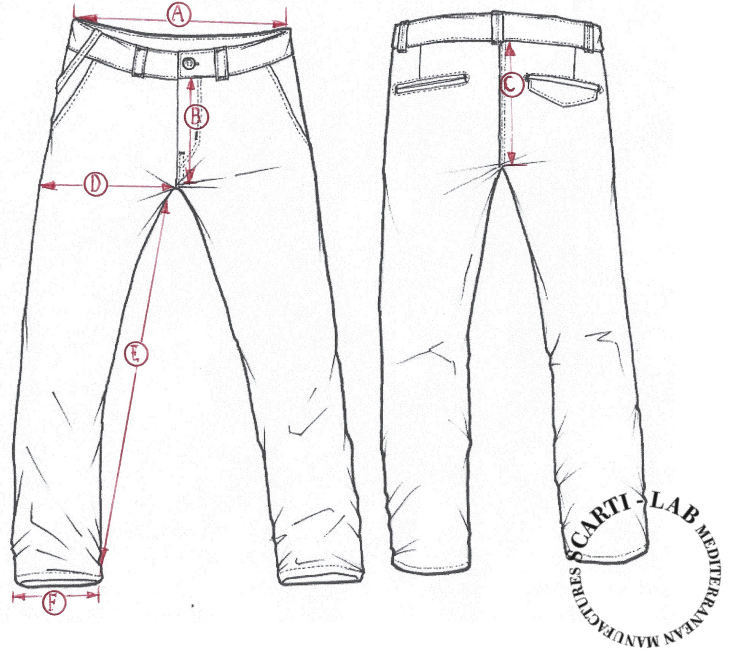

STYLE : 101

SIZING/FIT		28	29	30	31	32	33	34	36	38	40
WAIST	A					44					
FRONT RISE	B					23					
BACK RISE	C					33					
THIGH	D					31					
INSEAM	E					85					
LEG OPENING	F					20					