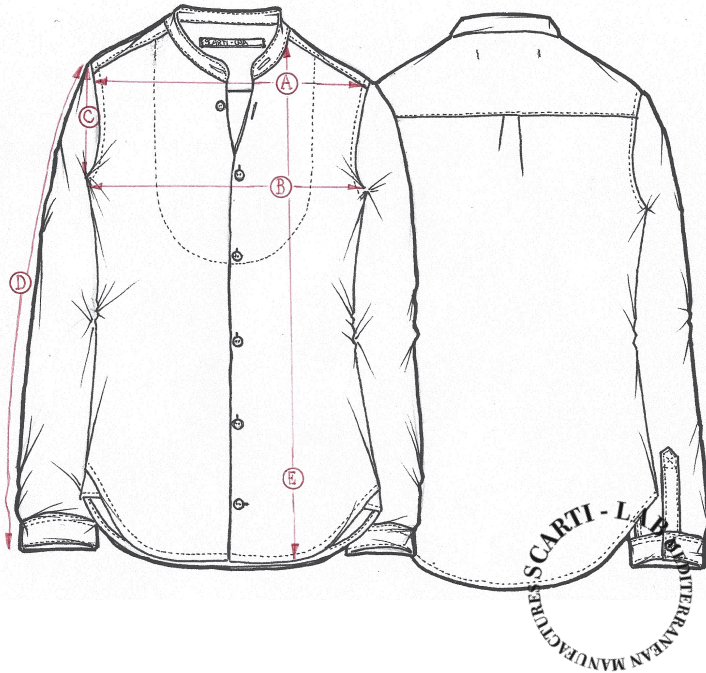

STYLE : 304

SIZING/FIT		XS	S	M	L	XL	XXL	XXXL
SHOULDER WIDTH	A	41						
CHEST	B	50						
ARMHOLE	C	21						
SLEEVE LENGHT	D	64						
LENGHT	E	72						