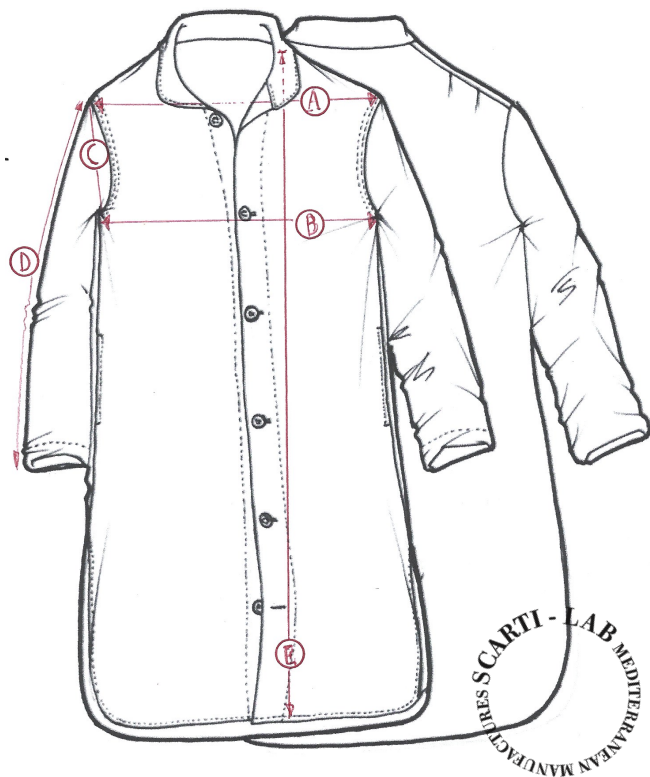

STYLE:W-401

SIZING/FIT		XXS	XS	S	M	L	XL
SHOULDER WIDTH	A			46,5	48		51
CHEST	B			52	55		58
ARMHOLE	C			22	22		23,5
SLEEVE LENGHT	D			47,5	49		52
LENGHT	E			98	98		102