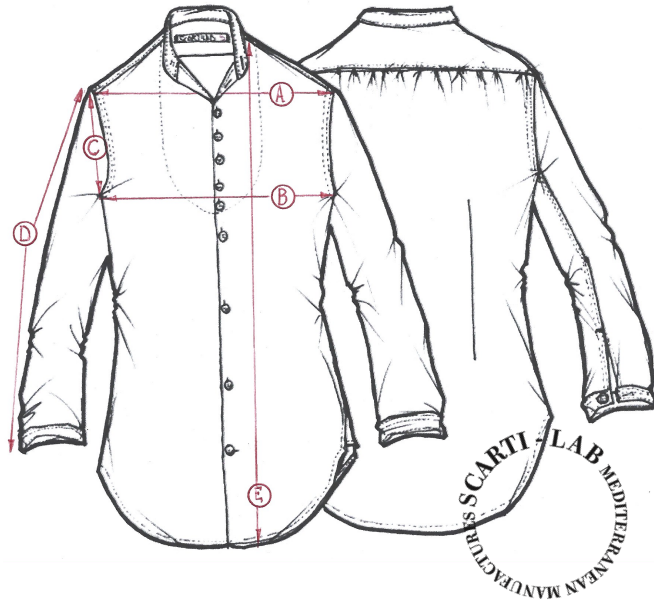

STYLE:W-510

SIZINIG FIT		XXS	XS	S	M	L	XL
SHOULDER WIDTH	A		39	40	41		
CHEST	B		44	45	47		
ARMHOLE	C		18,5	19	19		
SLEEVE LENGHT	D		58	59	60		
LENGHT	E		66	68	69		