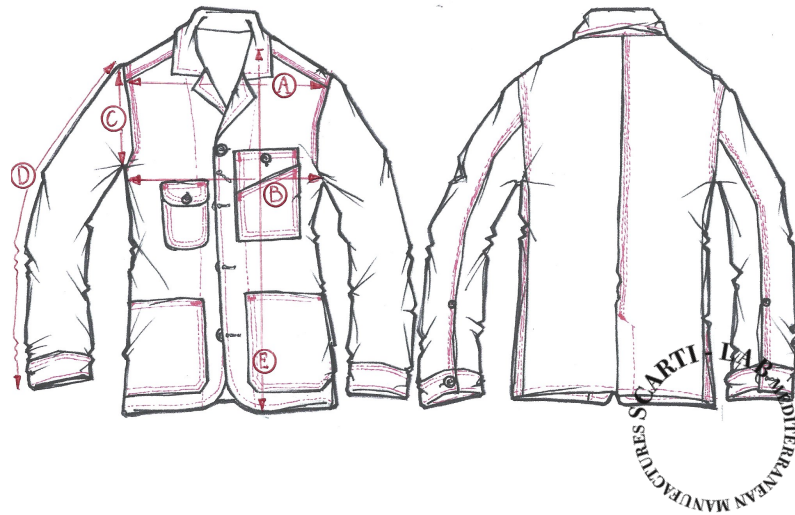

**STYLE : 405**

SIZING/FIT		XXS	XS	S	M	L	XL	XXL	XXXL
SHOULDER WIDTH	<b>A</b>					45	46	48	
CHEST	<b>B</b>					53	55	57	
ARMHOLE	<b>C</b>					22	23	23	
SLEEVE LENGHT	<b>D</b>					65	66	67	
LENGHT	<b>E</b>					74	74	76	