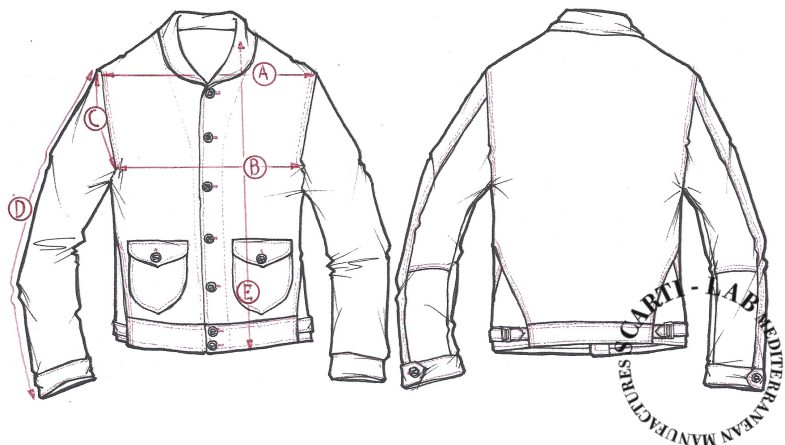

**STYLE:W-707**

SIZINIG FIT		XXS	XS	S	M	L	XL
SHOULDER WIDTH	<b>A</b>			38,5			
CHEST	<b>B</b>			48			
ARMHOLE	<b>C</b>			22			
SLEEVE LENGHT	<b>D</b>			61			
LENGHT	<b>E</b>			58			