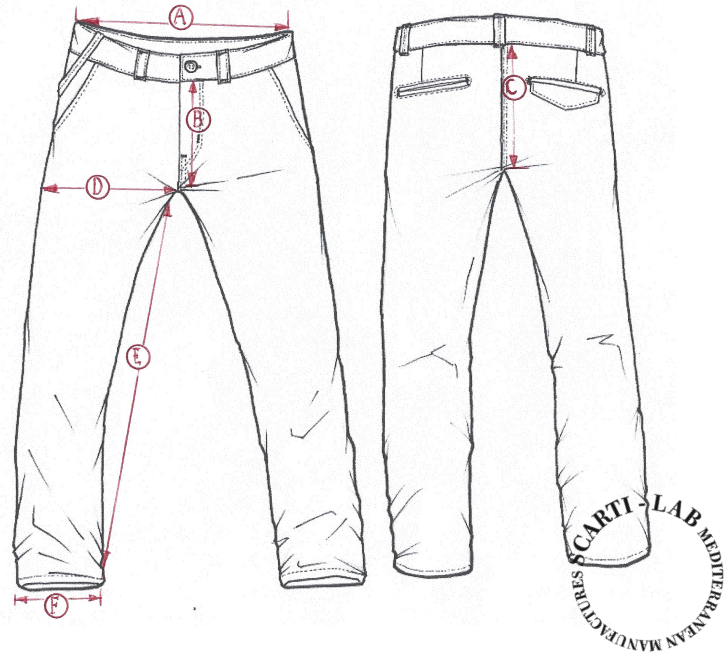

STYLE: 101

SIZING/FIT		29	30	31	32	33	34	36	38	40
WAIST	A				42					
FRONT RISE	B				23					
BACK RISE	C				33					
THIGH	D				30					
INSEAM	E				85					
LEG OPENING	F				20					