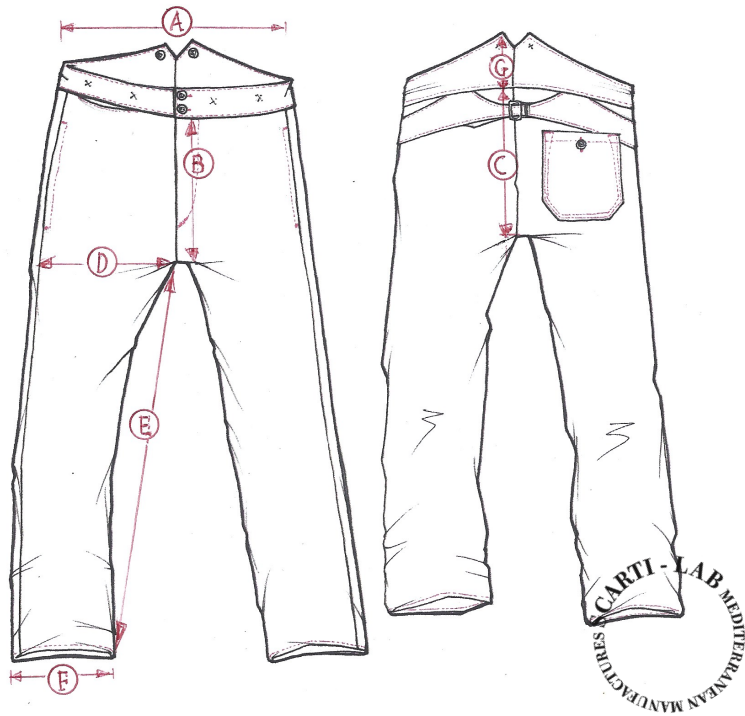

STYLE:129

SIZING/FIT		28	29	30	31	32	33	34	36	38	40
WAIST	A					43					
FRONT RISE	B					26					
BACK RISE	C					35					
THIGH	D					31,5					
INSEAM	E					80					
LEG OPENING	F					21					
WAISTBAND HEIGHT	G					13					