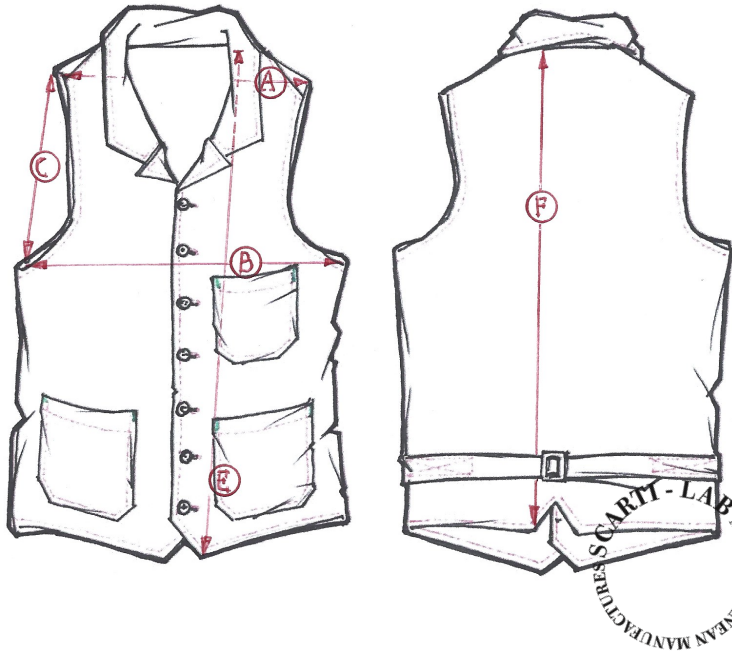

STYLE : 408

SIZING/FIT		XXS	XS	S	M	L	XL	XXL	XXXL
SHOULDER WIDTH	A				38				
CHEST	B				54				
ARMHOLE	C				25				
FRONT LENGHT	E				61				
BACK LENGHT	F				55				