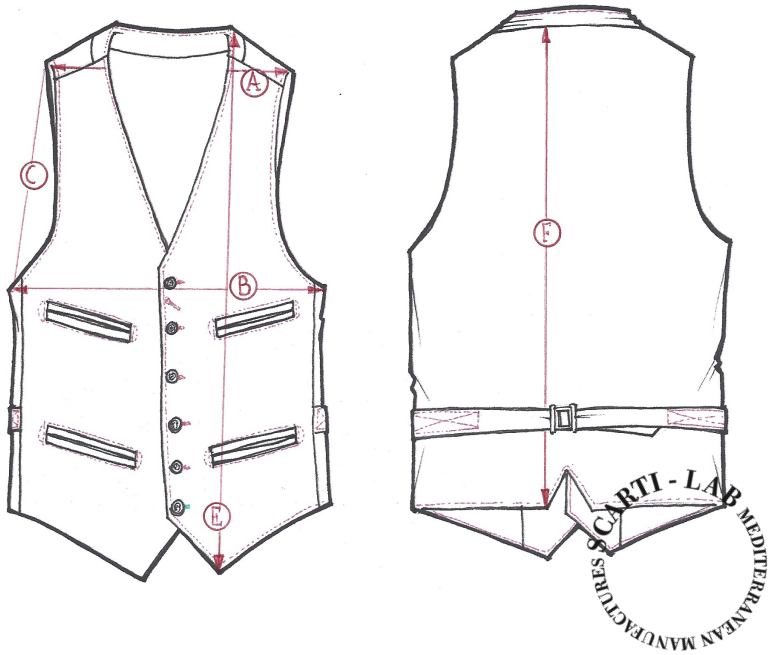

STYLE : 410

SIZING/FIT		XXS	XS	S	M	L	XL	XXL	XXXL
SHOULDER WIDTH	A				27				
CHEST	B				50				
ARMHOLE	C				31				
FRONT LENGHT	E				65				
BACK LENGHT	F				57				