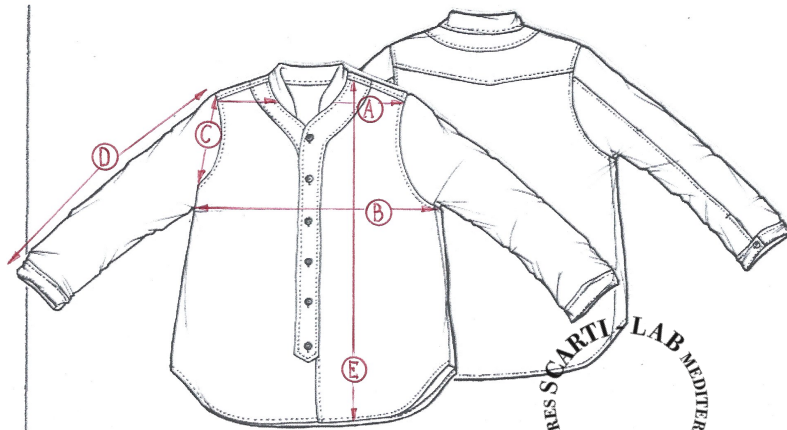

STYLE:W-503

SIZINIG FIT		XXS	XS	S	M	L	XL
SHOULDER WIDTH	A				35,5		
CHEST	B				48		
ARMHOLE	C				21		
SLEEVE LENGHT	D				61		
LENGHT	E				65,5		