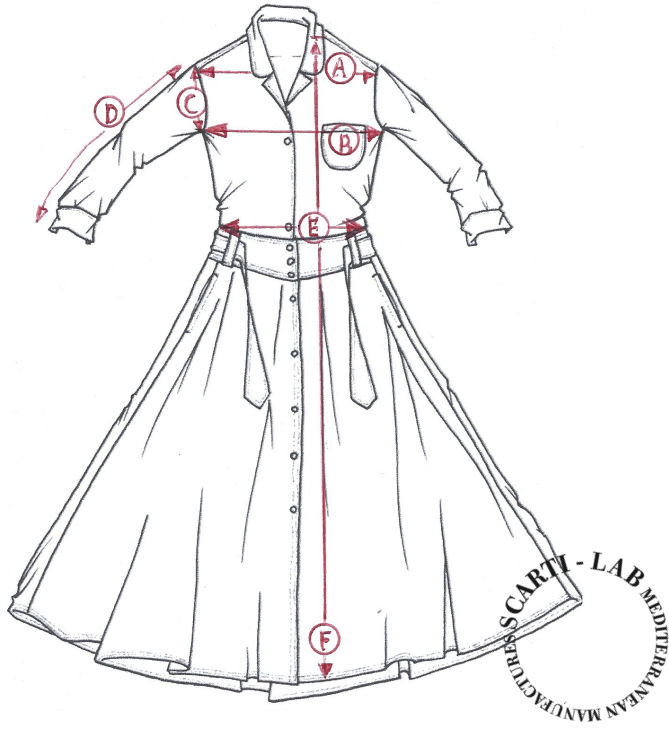

STYLE:W-403

SIZING/FIT		XXS	XS	S	M	L	XL
SHOULDER WIDTH	A			36			
CHEST	B			45			
ARMHOLE	C			23			
SLEEVE LENGHT	D			43			
WAIST	E			39			
LENGHT	F			123			