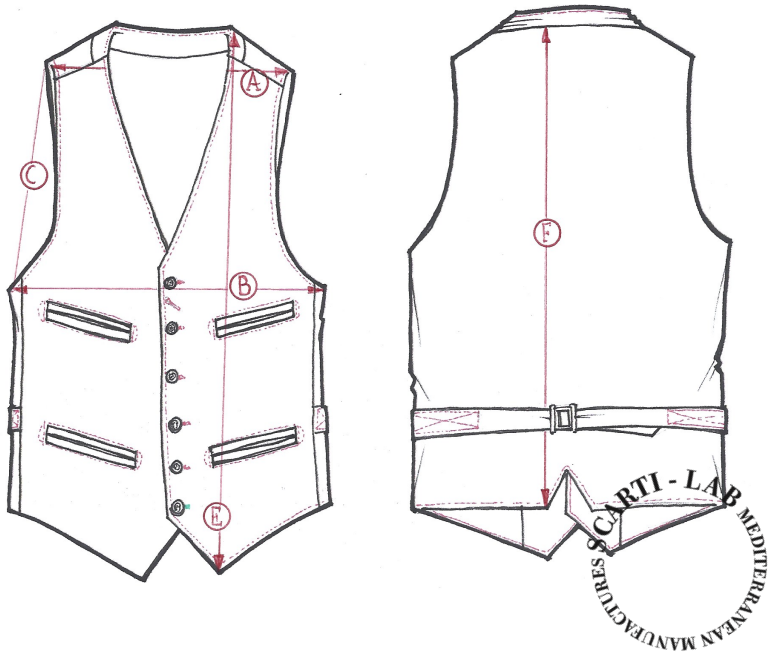

**STYLE : 410**

SIZING/FIT		XXS	XS	S	M	L	XL	XXL	XXXL
SHOULDER WIDTH	<b>A</b>				27				
CHEST	<b>B</b>				50				
ARMHOLE	<b>C</b>				32				
FRONT LENGHT	<b>E</b>				66				
BACK LENGHT	<b>F</b>				57				