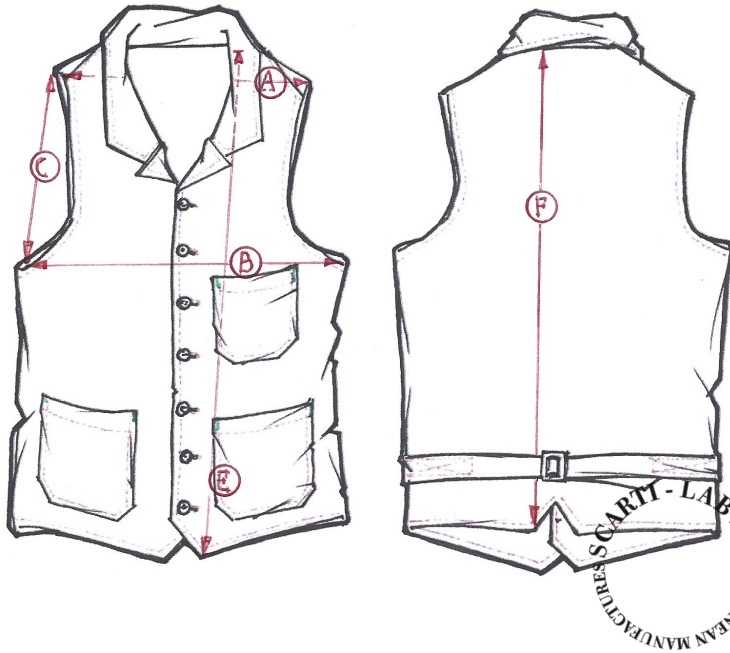

STYLE : 408

SIZING/FIT		XXS	XS	S	M	L	XL	XXL	XXXL
SHOULDER WIDTH	A				37				
CHEST	B				52				
ARMHOLE	C				25				
FRONT LENGHT	E				61				
BACK LENGHT	F				56				