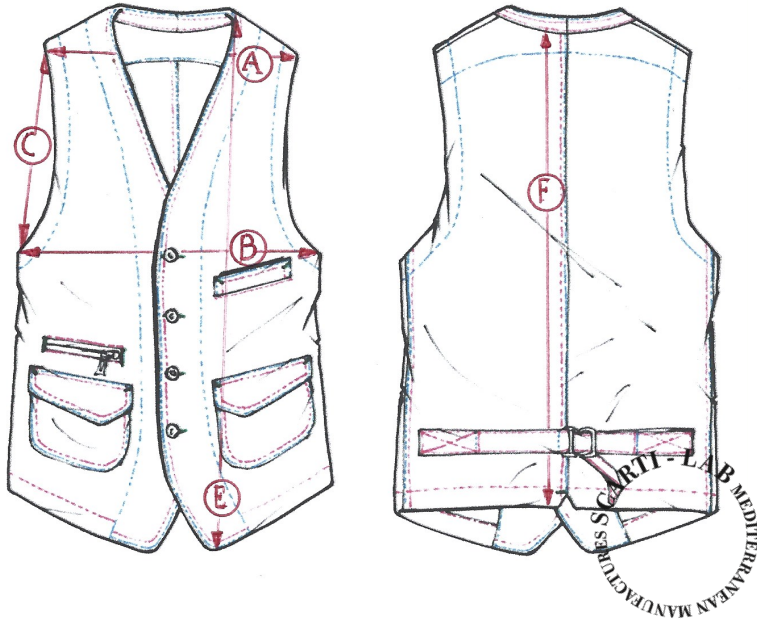

STYLE : 403

SIZING/FIT		XXS	XS	S	M	L	XL	XXL	XXXL
SHOULDER WIDTH	A			35	36	37	39		
CHEST	B			50	52	55	56		
ARMHOLE	C			25	26	27	27		
FRONT LENGHT	E			61	62	63	64		
BACK LENGHT	F			53	54	55	57		