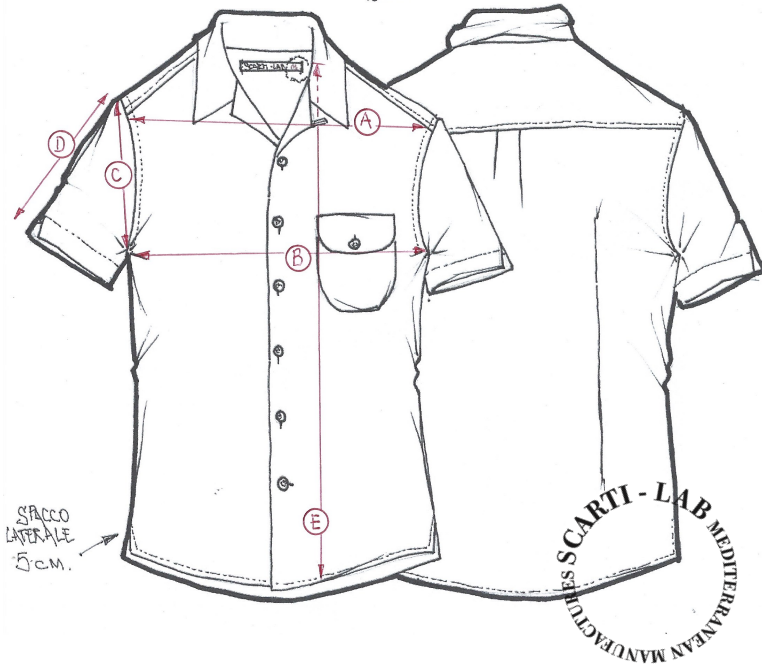

STYLE : 336

SIZING/FIT		XXS	XS	S	M	L	XL	XXL	XXXL
SHOULDER WIDTH	A				43				
CHEST	B				53				
ARMHOLE	C				23				
SLEEVE LENGHT	D				22				
LENGHT	E				71				