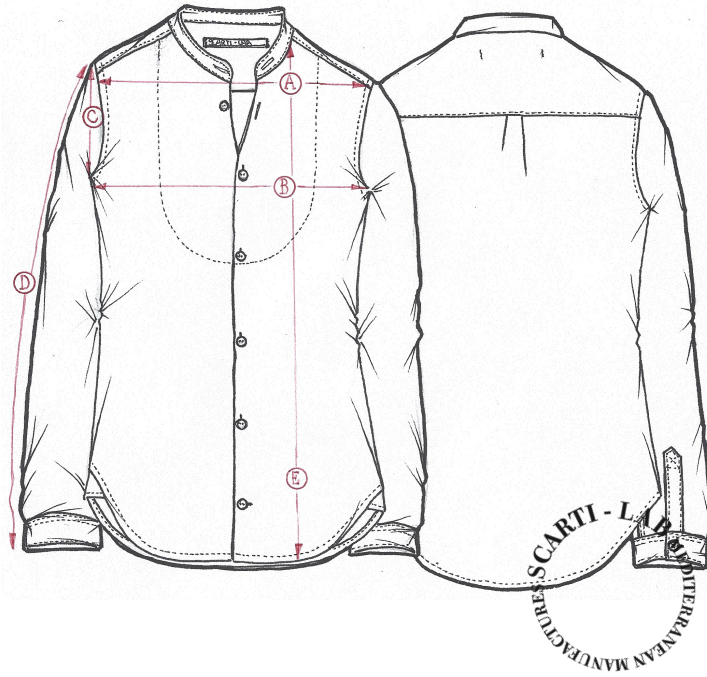

**STYLE : 304**

SIZING/FIT		XXS	XS	S	M	L	XL	XXL	XXXL
SHOULDER WIDTH	<b>A</b>				44	46		48	
CHEST	<b>B</b>				54	55		60	
ARMHOLE	<b>C</b>				22	22		24	
SLEEVE LENGHT	<b>D</b>				65	66		68	
LENGHT	<b>E</b>				72	73		76	