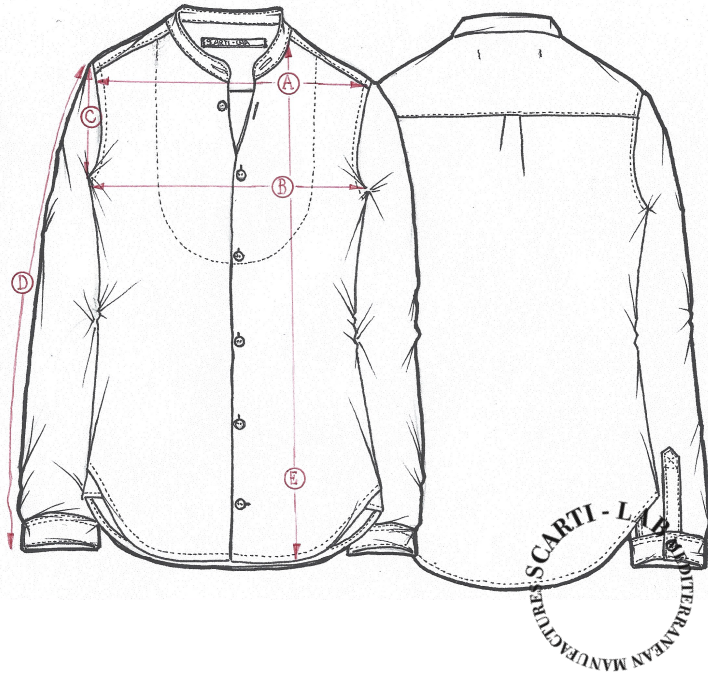

STYLE : 304

SIZING/FIT		XXS	XS	S	M	L	XL	XXL	XXXL
SHOULDER WIDTH	A				44				
CHEST	B				54				
ARMHOLE	C				23				
SLEEVE LENGHT	D				65				
LENGHT	E				73				