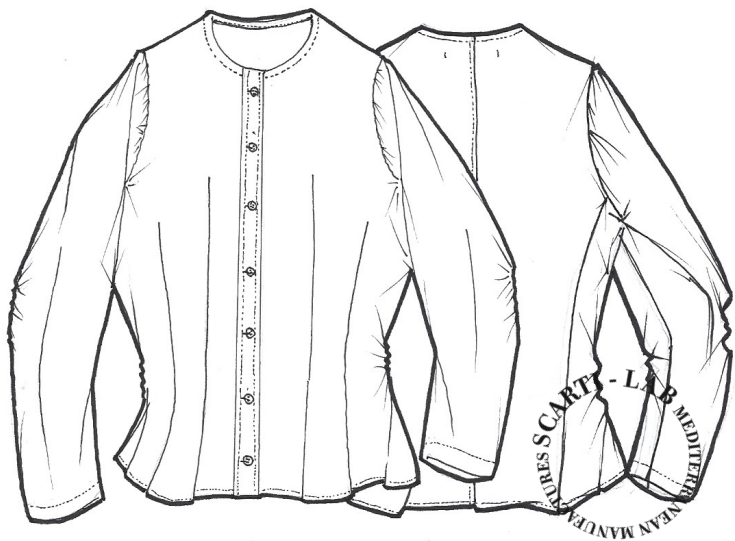

STYLE:W-514

| SIZINIG FIT | | XXS | XS | S | M | L | XL |
|----------------|----------|-----|----|----|---|---|----|
| SHOULDER WIDTH | A | | 36 | 37 | | | |
| CHEST | B | | 48 | 49 | | | |
| ARMHOLE | C | | 21 | 21 | | | |
| SLEEVE LENGHT | D | | 55 | 56 | | | |
| LENGHT | E | | 52 | 54 | | | |
| | | | | | | | |
| | | | | | | | |
| | | | | | | | |