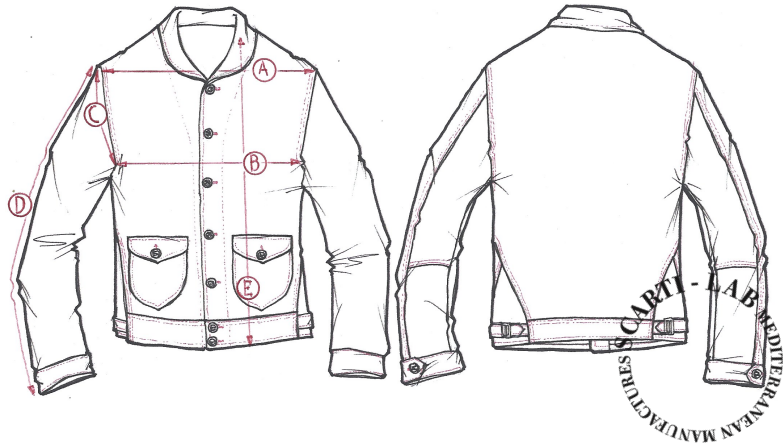

**STYLE:W-707**

SIZINIG FIT		XXS	XS	S	M	L	XL
SHOULDER WIDTH	<b>A</b>				38		
CHEST	<b>B</b>				48		
ARMHOLE	<b>C</b>				22		
SLEEVE LENGHT	<b>D</b>				60		
LENGHT	<b>E</b>				60		