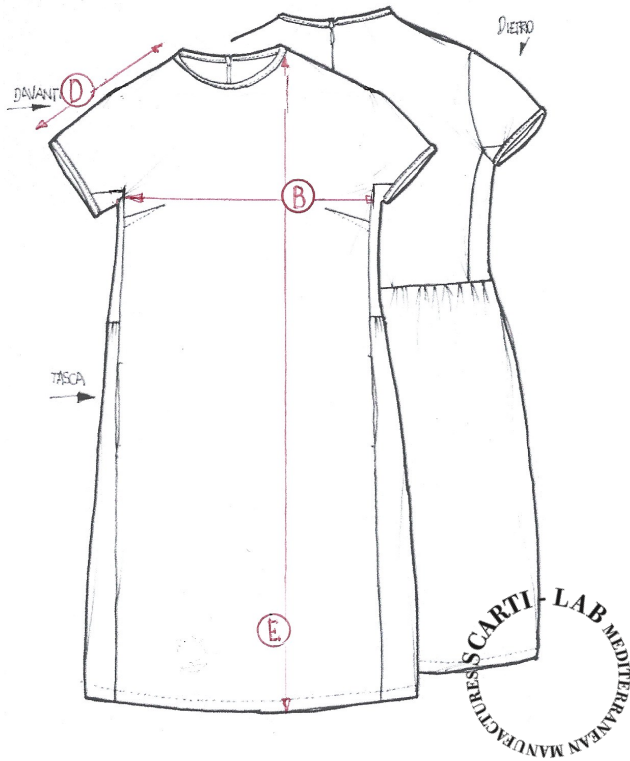

STYLE : W-400

SIZING/FIT		XXS	XS	S	M	L	XL
CHEST	B			46			
SLEEVE LENGHT	D			28			
LENGHT	E			96			