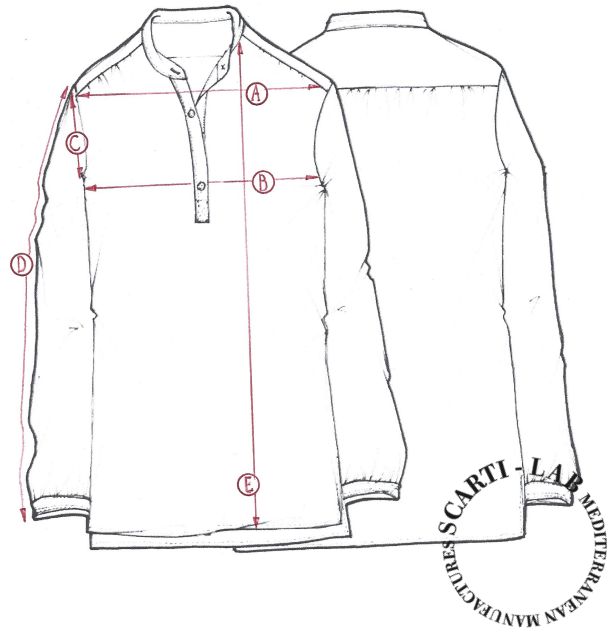

STYLE:W-505

SIZINIG FIT		XXS	XS	S	M	L	XL
SHOULDER WIDTH	A			39,5			
CHEST	B			54			
ARMHOLE	C			21,5			
SLEEVE LENGHT	D			59			
LENGHT	E			64			