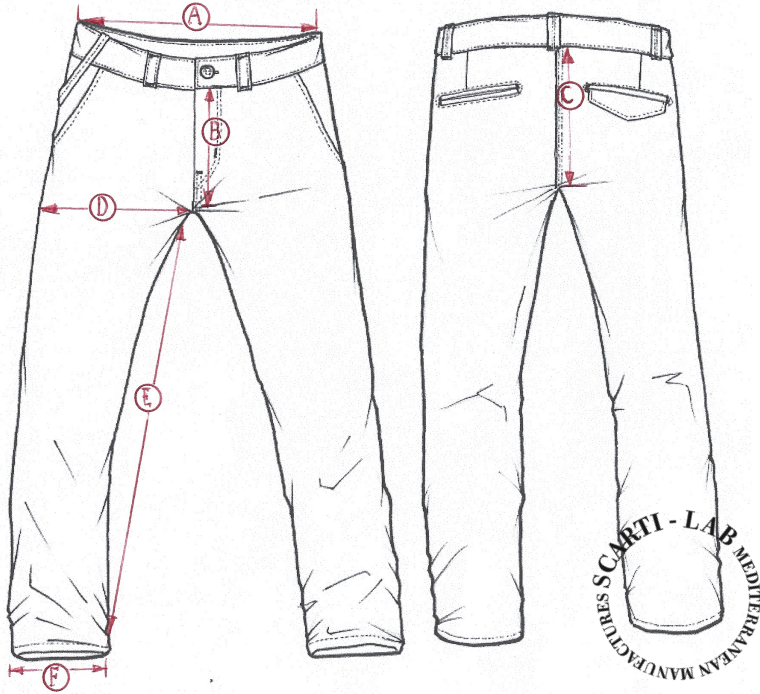

STYLE : 120

SIZING/FIT		30	31	32	33	34	36	38
WAIST	A			43,5				
FRONT RISE	B			22				
BACK RISE	C			31				
THIGH	D			30				
INSEAM	E			78				
LEG OPENING	F			19				