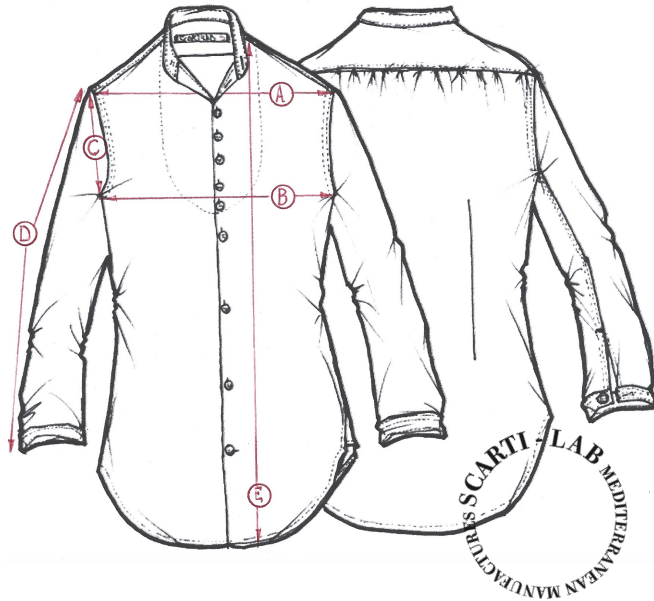

STYLE:W-510

SIZINIG FIT		XXS	XS	S	M	L	XL
SHOULDER WIDTH	A			40			
CHEST	B			46			
ARMHOLE	C			19			
SLEEVE LENGHT	D			60			
LENGHT	E			66			