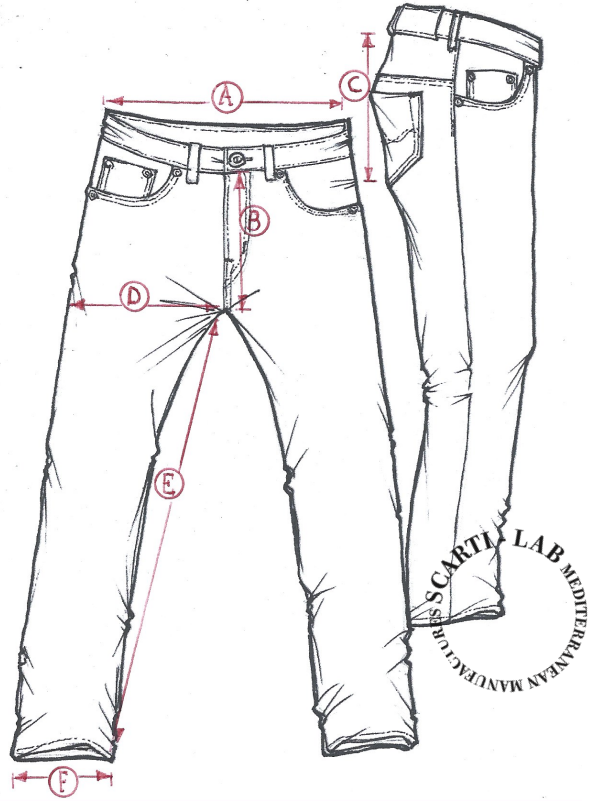

STYLE: 009

SIZING/FIT		28	29	30	31	32	33	34	36	38	40
WAIST	A					42					
FRONT RISE	B					21					
BACK RISE	C					32					
THIGH	D					30					
INSEAM	E					75					
LEG OPENING	F					17					