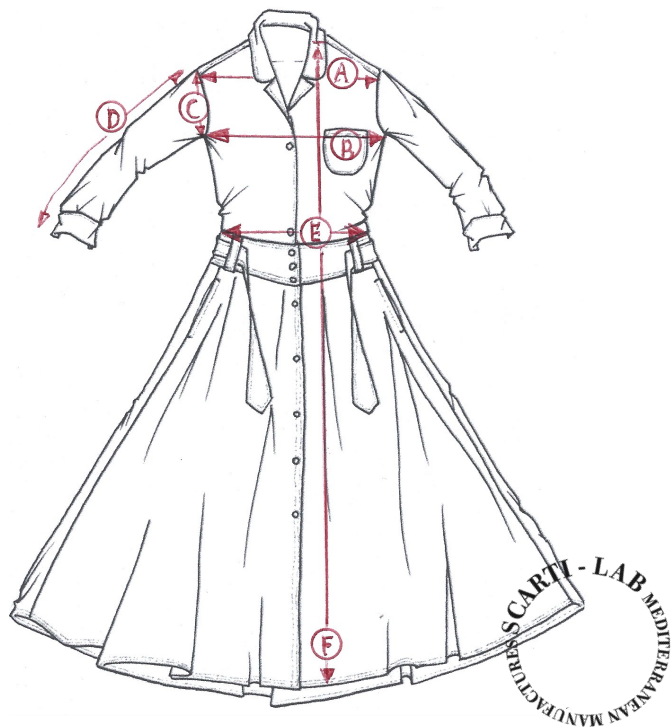

**STYLE : W-403**

SIZING/FIT		XXS	XS	S	M	L	XL
SHOULDER WIDTH	<b>A</b>			37			
CHEST	<b>B</b>			45,5			
ARMHOLE	<b>C</b>			23			
SLEEVE LENGHT	<b>D</b>			45			
WAIST	<b>E</b>			39			
LENGHT	<b>F</b>			124			